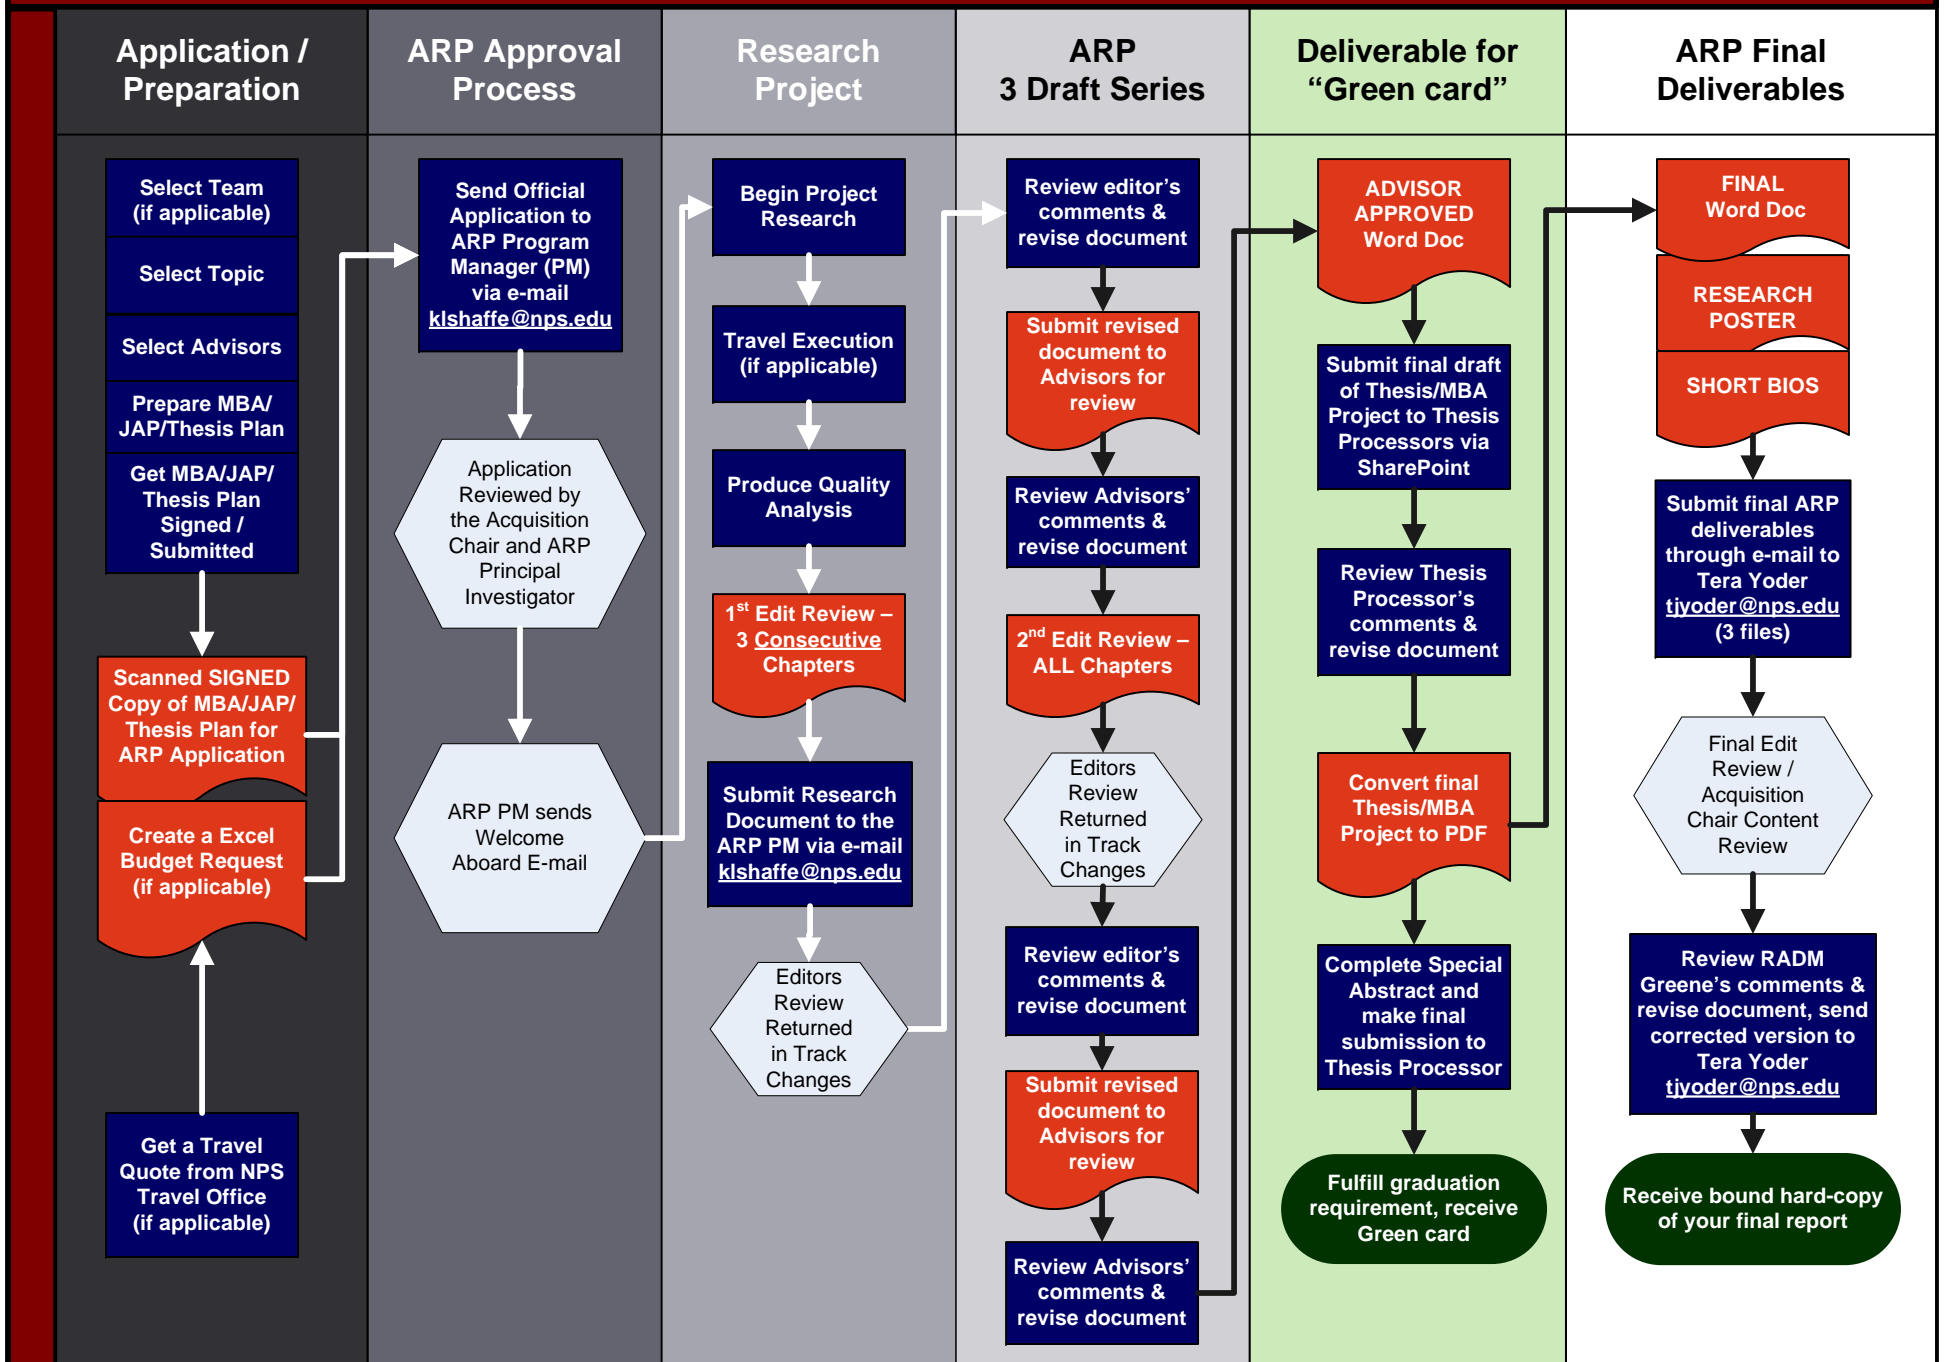

Graduate Student Acquisition Research Program (ARP)

Key:

- Student Document
- Student Action
- ARP Resource
- Final Product